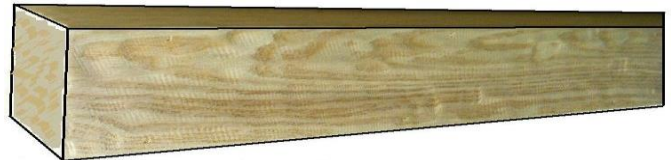

Auburn Mantel – AU (Shown with optional Curved Haunches & optional Arched

Haunches)

Standard Box Mantel –

Breastplate)

Rough Hewn Mantel – RH

SB

Manchester Mantel - MA

Elizabeth Mantel - EL

Traditional Mantel - TR

Haunch Styles

Mitered

Traditional

Curved

Wood Species: Oak, Maple, Birch, Cherry, Poplar & Paint Grade. Certain species subject to additional cost.
Optional Stain Colors: American Walnut, Nutmeg, Malt Brown, Venetian Oak, Espresso, Special Walnut, Charcoal, Clear Coat. **Optional Paint Color:** White (only). Staining or painting available at additional cost.