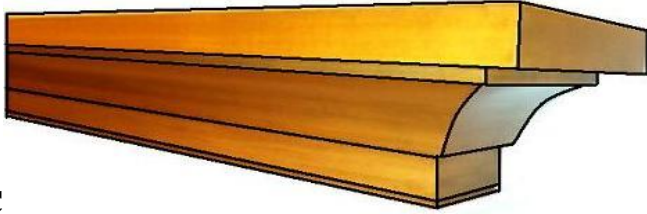

CC

Modern Crown Mantel - MC

The Fire Place Ltd Custom-Made Mantels

Cove Crown Mantel -