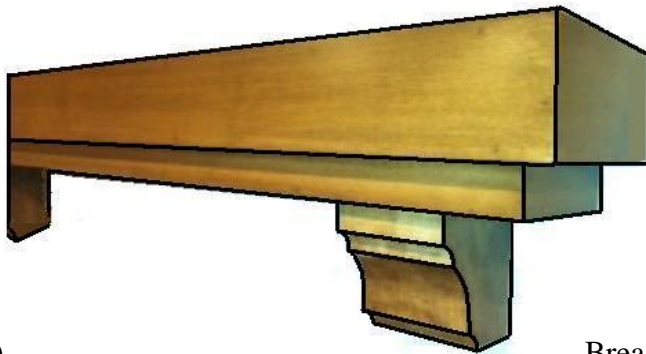

The Fire Place Ltd Custom-Made Mantels

Cove Crown Mantel -

New Colonial Mantel – NC

CC

Modern Crown Mantel - MC

Prairie Mantel – PR

Tiered Box Mantel – TB

(Shown with optional Traditional

Auburn Mantel – AU (Shown with optional Curved Haunches & optional Arched

Haunches)

Standard Box Mantel –

Breastplate)

Rough Hewn Mantel – RH

SB

Manchester Mantel - MA

Elizabeth Mantel - EL

Traditional Mantel - TR

Haunch Styles

Mitered

Traditional

Curved

Wood Species: Oak, Maple, Birch, Cherry, Poplar & Paint Grade. Certain species subject to additional cost.
Optional Stain Colors: American Walnut, Nutmeg, Malt Brown, Venetian Oak, Espresso, Special Walnut, Charcoal, Clear Coat. **Optional Paint Color:** White (only). Staining or painting available at additional cost.