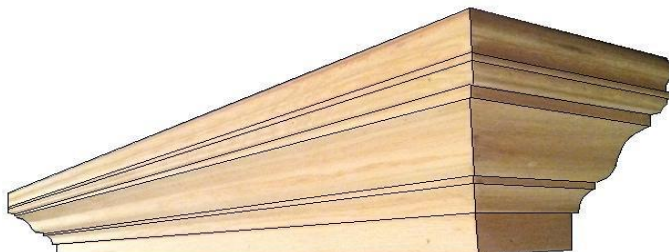

Auburn Mantel – AU (Shown with optional Curved Haunches & optional Arched

Haunches)

Standard Box Mantel –

Breastplate)

Rough Hewn Mantel – RH

SB

Manchester Mantel - MA

Elizabeth Mantel - EL

Traditional Mantel - TR

Haunch Styles

Mitered

Traditional

Curved

Wood Species: Oak, Maple, Birch, Cherry, Poplar & Paint Grade. Certain species subject to additional cost.
Optional Stain Colors: American Walnut, Nutmeg, Malt Brown, Venetian Oak, Espresso, Special Walnut, Charcoal, Clear Coat. **Optional Paint Color:** White (only). Staining or painting available at additional cost.