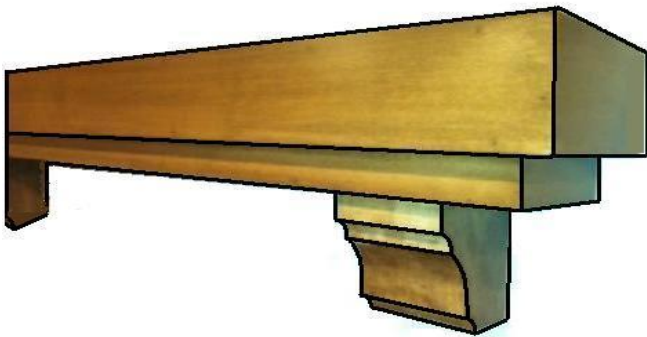

# The Fire Place Ltd Custom-Made Mantels

Cove Crown Mantel - CC

New Colonial Mantel - NC

Modern Crown Mantel - MC

Prairie Mantel - PR

Tiered Box Mantel - TB  
(Shown with optional Traditional Haunches)

Auburn Mantel - AU (Shown with optional Curved Haunches & Arched Breastplate)

Standard Box Mantel - SB

Rough Hewn Mantel - RH

Manchester Mantel - MA

Elizabeth Mantel - EL

Traditional Mantel - TR

Haunch Styles

Mitered

Traditional

Curved

**Wood Species:** Oak, Maple, Birch, Cherry, Poplar & Paint Grade. Certain species subject to additional cost.  
**Optional Stain Colors:** American Walnut, Nutmeg, Malt Brown, Venetian Oak, Espresso, Special Walnut, Charcoal, Flint Gray or Clear Coat. Staining available at additional cost.