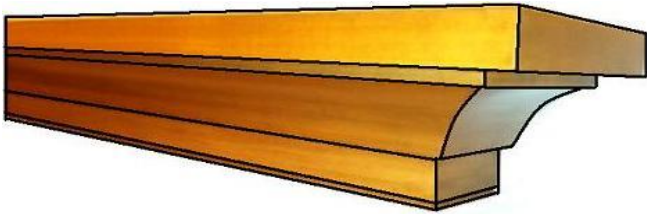

# The Fire Place Ltd Custom-Made Mantels

Cove Crown Mantel - CC

New Colonial Mantel - NC

Modern Crown Mantel - MC

Prairie Mantel - PR

Tiered Box Mantel - TB  
(Shown with optional Traditional Haunches)

Auburn Mantel - AU (Shown with optional Curved Haunches & Arched Breastplate)

Standard Box Mantel - SB

Rough Hewn Mantel - RH

Manchester Mantel - MA

Elizabeth Mantel - EL

Traditional Mantel - TR

Haunch Styles

Mitered

Traditional

Curved

**Wood Species:** Oak, Maple, Birch, Cherry, Poplar & Paint Grade. Certain species subject to additional cost.  
**Optional Stain Colors:** American Walnut, Nutmeg, Malt Brown, Venetian Oak, Espresso, Special Walnut, Charcoal, Flint Gray or Clear Coat. Staining available at additional cost.