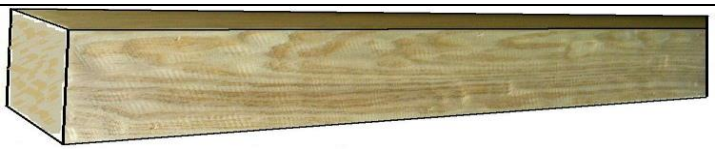

The Fire Place Ltd Custom-Made Mantels

CC - Cove Crown Mantel

NC - New Colonial Mantel

MC - Modern Crown Mantel

PR - Prairie Mantel

TB - Tiered Box Mantel
(Shown with optional Traditional Haunches)

AU - Auburn Mantel (Shown with optional
Curved Haunches & Arched Breastplate)

SB - Standard Box Mantel

RH - Rough Hewn Mantel

MA - Manchester Mantel

EL - Elizabeth Mantel

TR - Traditional Mantel

LB - Large Box Mantel

Available Wood Species: Oak, Maple, Birch, Cherry, Poplar, Knotty Alder & Paint Grade. Certain species are subject to additional cost.

Available Stain Colors: American Walnut, Special Walnut, Malt Brown, Venetian Oak, Espresso, Charcoal, Graphite, Flint Gray or Clear Coat. Staining is available at additional cost.

Mitered Haunch