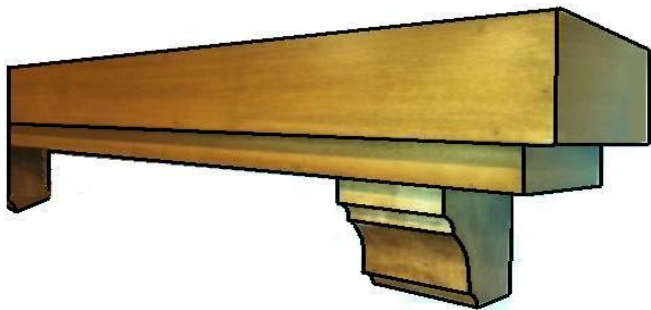

The Fire Place Ltd Custom-Made Mantels

CC - Cove Crown Mantel

NC - New Colonial Mantel

MC - Modern Crown Mantel

PR - Prairie Mantel

TB - Tiered Box Mantel
(Shown with optional Traditional Haunches)

AU - Auburn Mantel (Shown with optional
Curved Haunches & Arched Breastplate)

SB - Standard Box Mantel

RH - Rough Hewn Mantel

MA - Manchester Mantel

EL - Elizabeth Mantel

TR - Traditional Mantel

LB - Large Box Mantel

Available Wood Species: Oak, Maple, Birch, Cherry, Poplar, Knotty Alder & Paint Grade. Certain species are subject to additional cost.

Available Stain Colors: American Walnut, Special Walnut, Malt Brown, Venetian Oak, Espresso, Charcoal, Graphite, Flint Gray or Clear Coat. Staining is available at additional cost.

Mitered Haunch