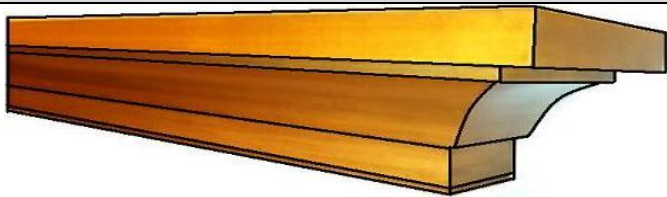

The Fire Place Ltd Custom-Made Mantels

CC - Cove Crown Mantel

NC - New Colonial Mantel

MC - Modern Crown Mantel

PR - Prairie Mantel

TB - Tiered Box Mantel
(Shown with optional Traditional Haunches)

AU - Auburn Mantel (Shown with optional
Curved Haunches & Arched Breastplate)

SB - Standard Box Mantel

RH - Rough Hewn Mantel

MA - Manchester Mantel

EL - Elizabeth Mantel

TR - Traditional Mantel

LB - Large Box Mantel

Available Wood Species: Oak, Maple, Birch, Cherry, Poplar, Knotty Alder & Paint Grade. Certain species are subject to additional cost.